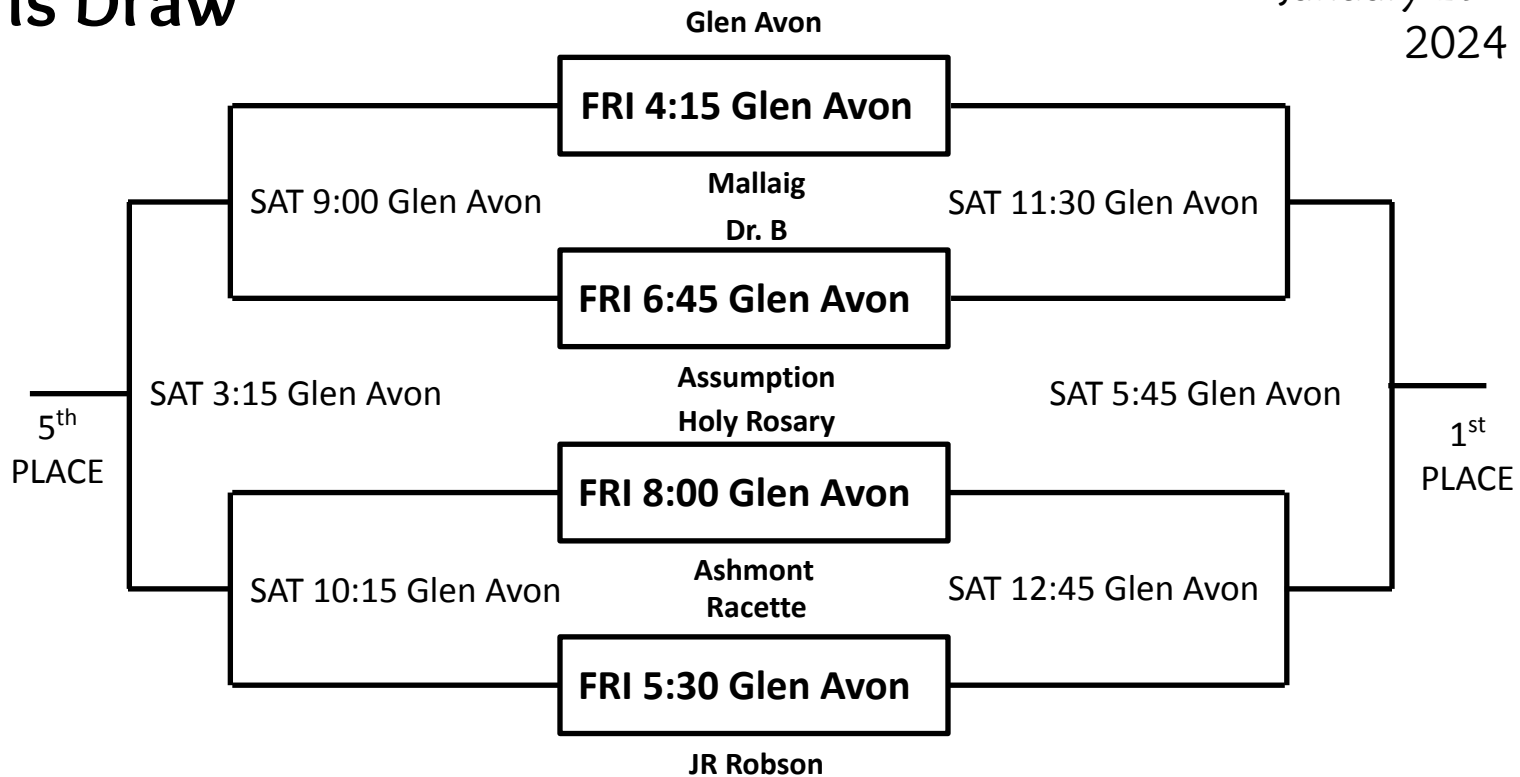

Girls Draw

January 19th & 20th
2024

7th
PLACE

SAT 2:00 Glen Avon

SAT 4:30 Glen Avon

3rd
PLACE

- 7 minute quarters- stop time
- 2 minutes between 1st/ 2nd and 3rd/4th
- 5 minutes at half
- 2 minutes of overtime