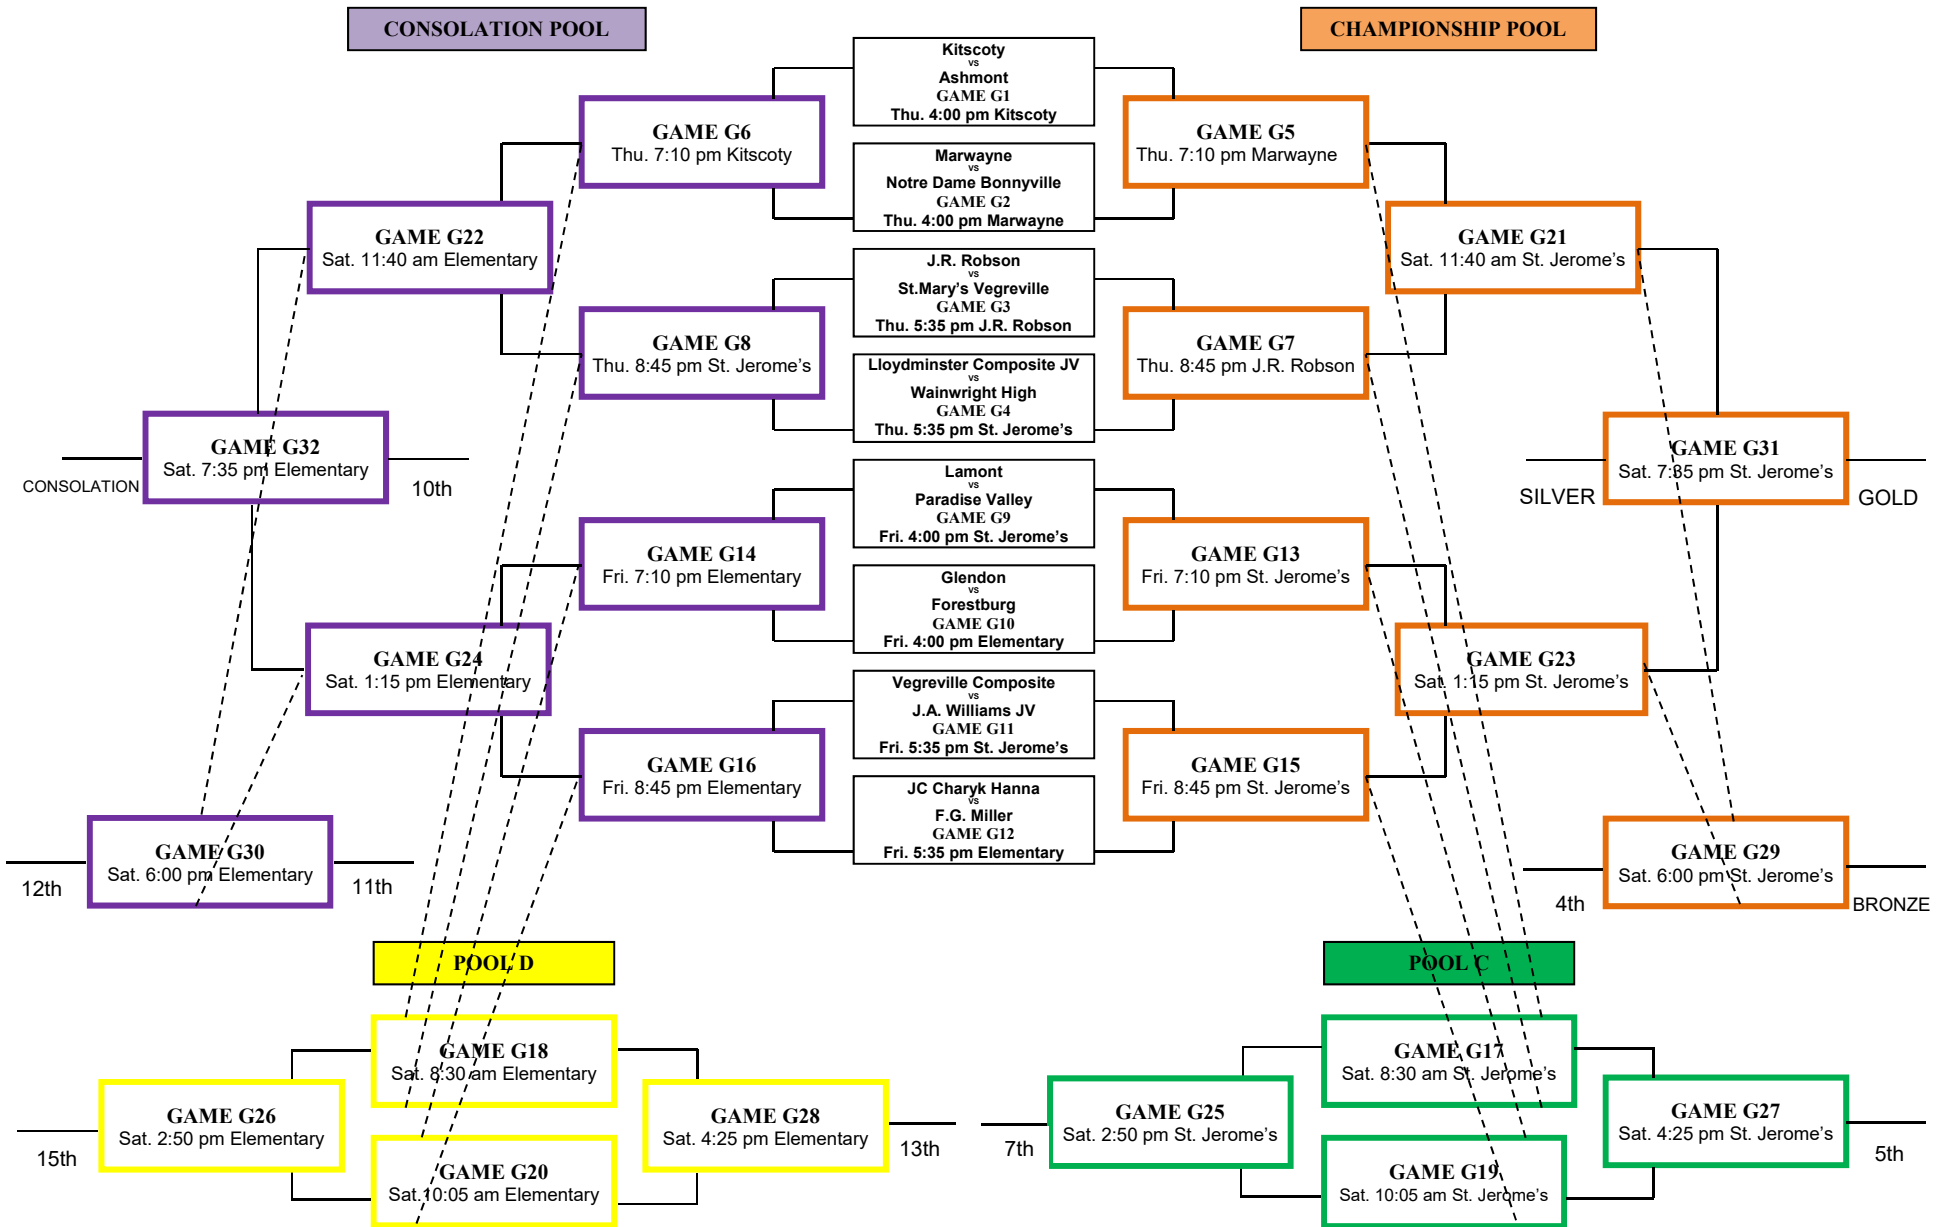

# 2024 JR ROBSON SNOBALL CLASSIC – GIRLS DRAW

*The top team is the home team and will wear light colored uniforms.*