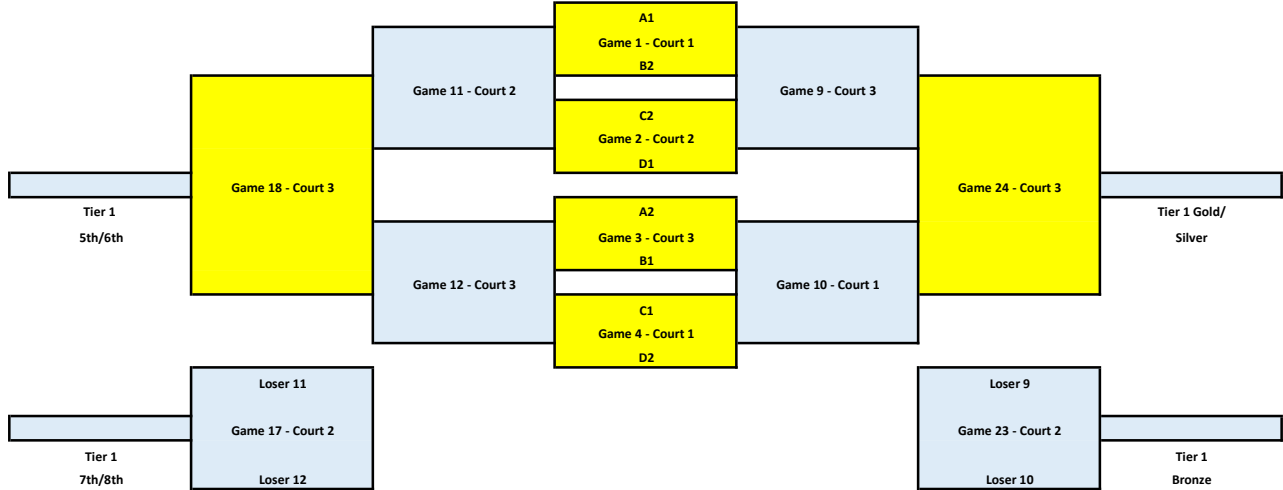

ES LAIRD - Court 1		
ES LAIRD	vs	J.R ROBSON
MAIDSTONE	vs	NBCHS
MAIDSTONE	vs	ES LAIRD
NBCHS	vs	ES LAIRD
NBCHS	vs	J.R ROBSON
J.R ROBSON	vs	MAIDSTONE

COLLEGE PARK - Court 1		
JONAS SAMPSON	vs	BISHOP LLOYD 'B'
PIERCELAND	vs	ONION LAKE
PIERCELAND	vs	JONAS SAMPSON
ONION LAKE	vs	JONAS SAMPSON
ONION LAKE	vs	BISHOP LLOYD 'B'
BISHOP LLOYD 'B'	vs	PIERCELAND

LCHS - Court 1		
HOLY ROSARY	vs	MANNVILLE
LA LOCHE	vs	NEILBURG
LA LOCHE	vs	HOLY ROSARY
HOLY ROSARY	vs	NEILBURG
NEILBURG	vs	MANNVILLE
MANNVILLE	vs	LA LOCHE

PLAYOFF DRAW

		<u>FIRST ONSITE FIELDHOUSE</u>		
Day	Time	COURT 1	COURT 2	COURT 3
Sat	830	1	2	3
Sat	930	4	5	6
Sat	1045	7	8	9
Sat	1145	10	11	12
Sat	100	13	14	15
Sat	200	16	17	18
Sat	315	19	20	21
Sat	415	22	23	24

JUNIOR BOYS TIER 1 PLAYOFF GRID

JUNIOR BOYS TIER 2 PLAYOFF GRID